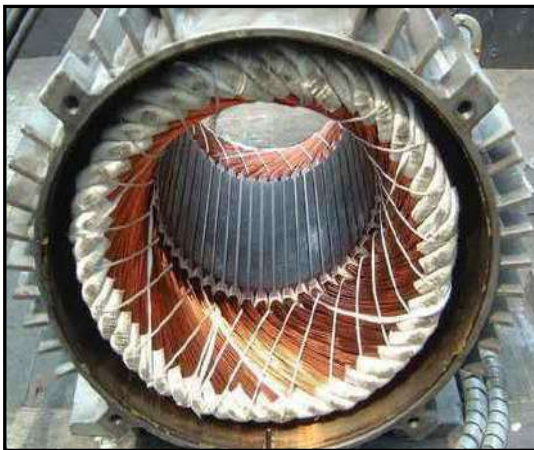

WINDING & REPAIR REWINDING OF ALL TYPES PF AC / DC MOTORS

OUR EXPERTISE:

Motor Winding & Rectifying jobs from **0.5 HP TO 1500 HP.**

Best quality insulation paper & Best grade of copper used to give **Increased Motor Efficiency & Torque.**

We undertake all types of motor for Repair & Rewinding (**Any Brand & Also all foreign manufactured motors**)

Bharat Bijlee